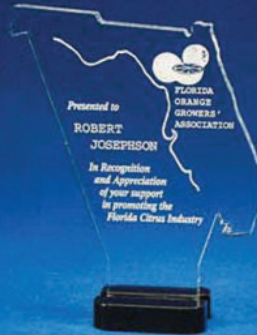

CONSTRUCTION HAT

TOY TRAIN

OVAL

STAR

CALIFORNIA

LIGHT BULB

APPLE W/LEAF

FLORIDA